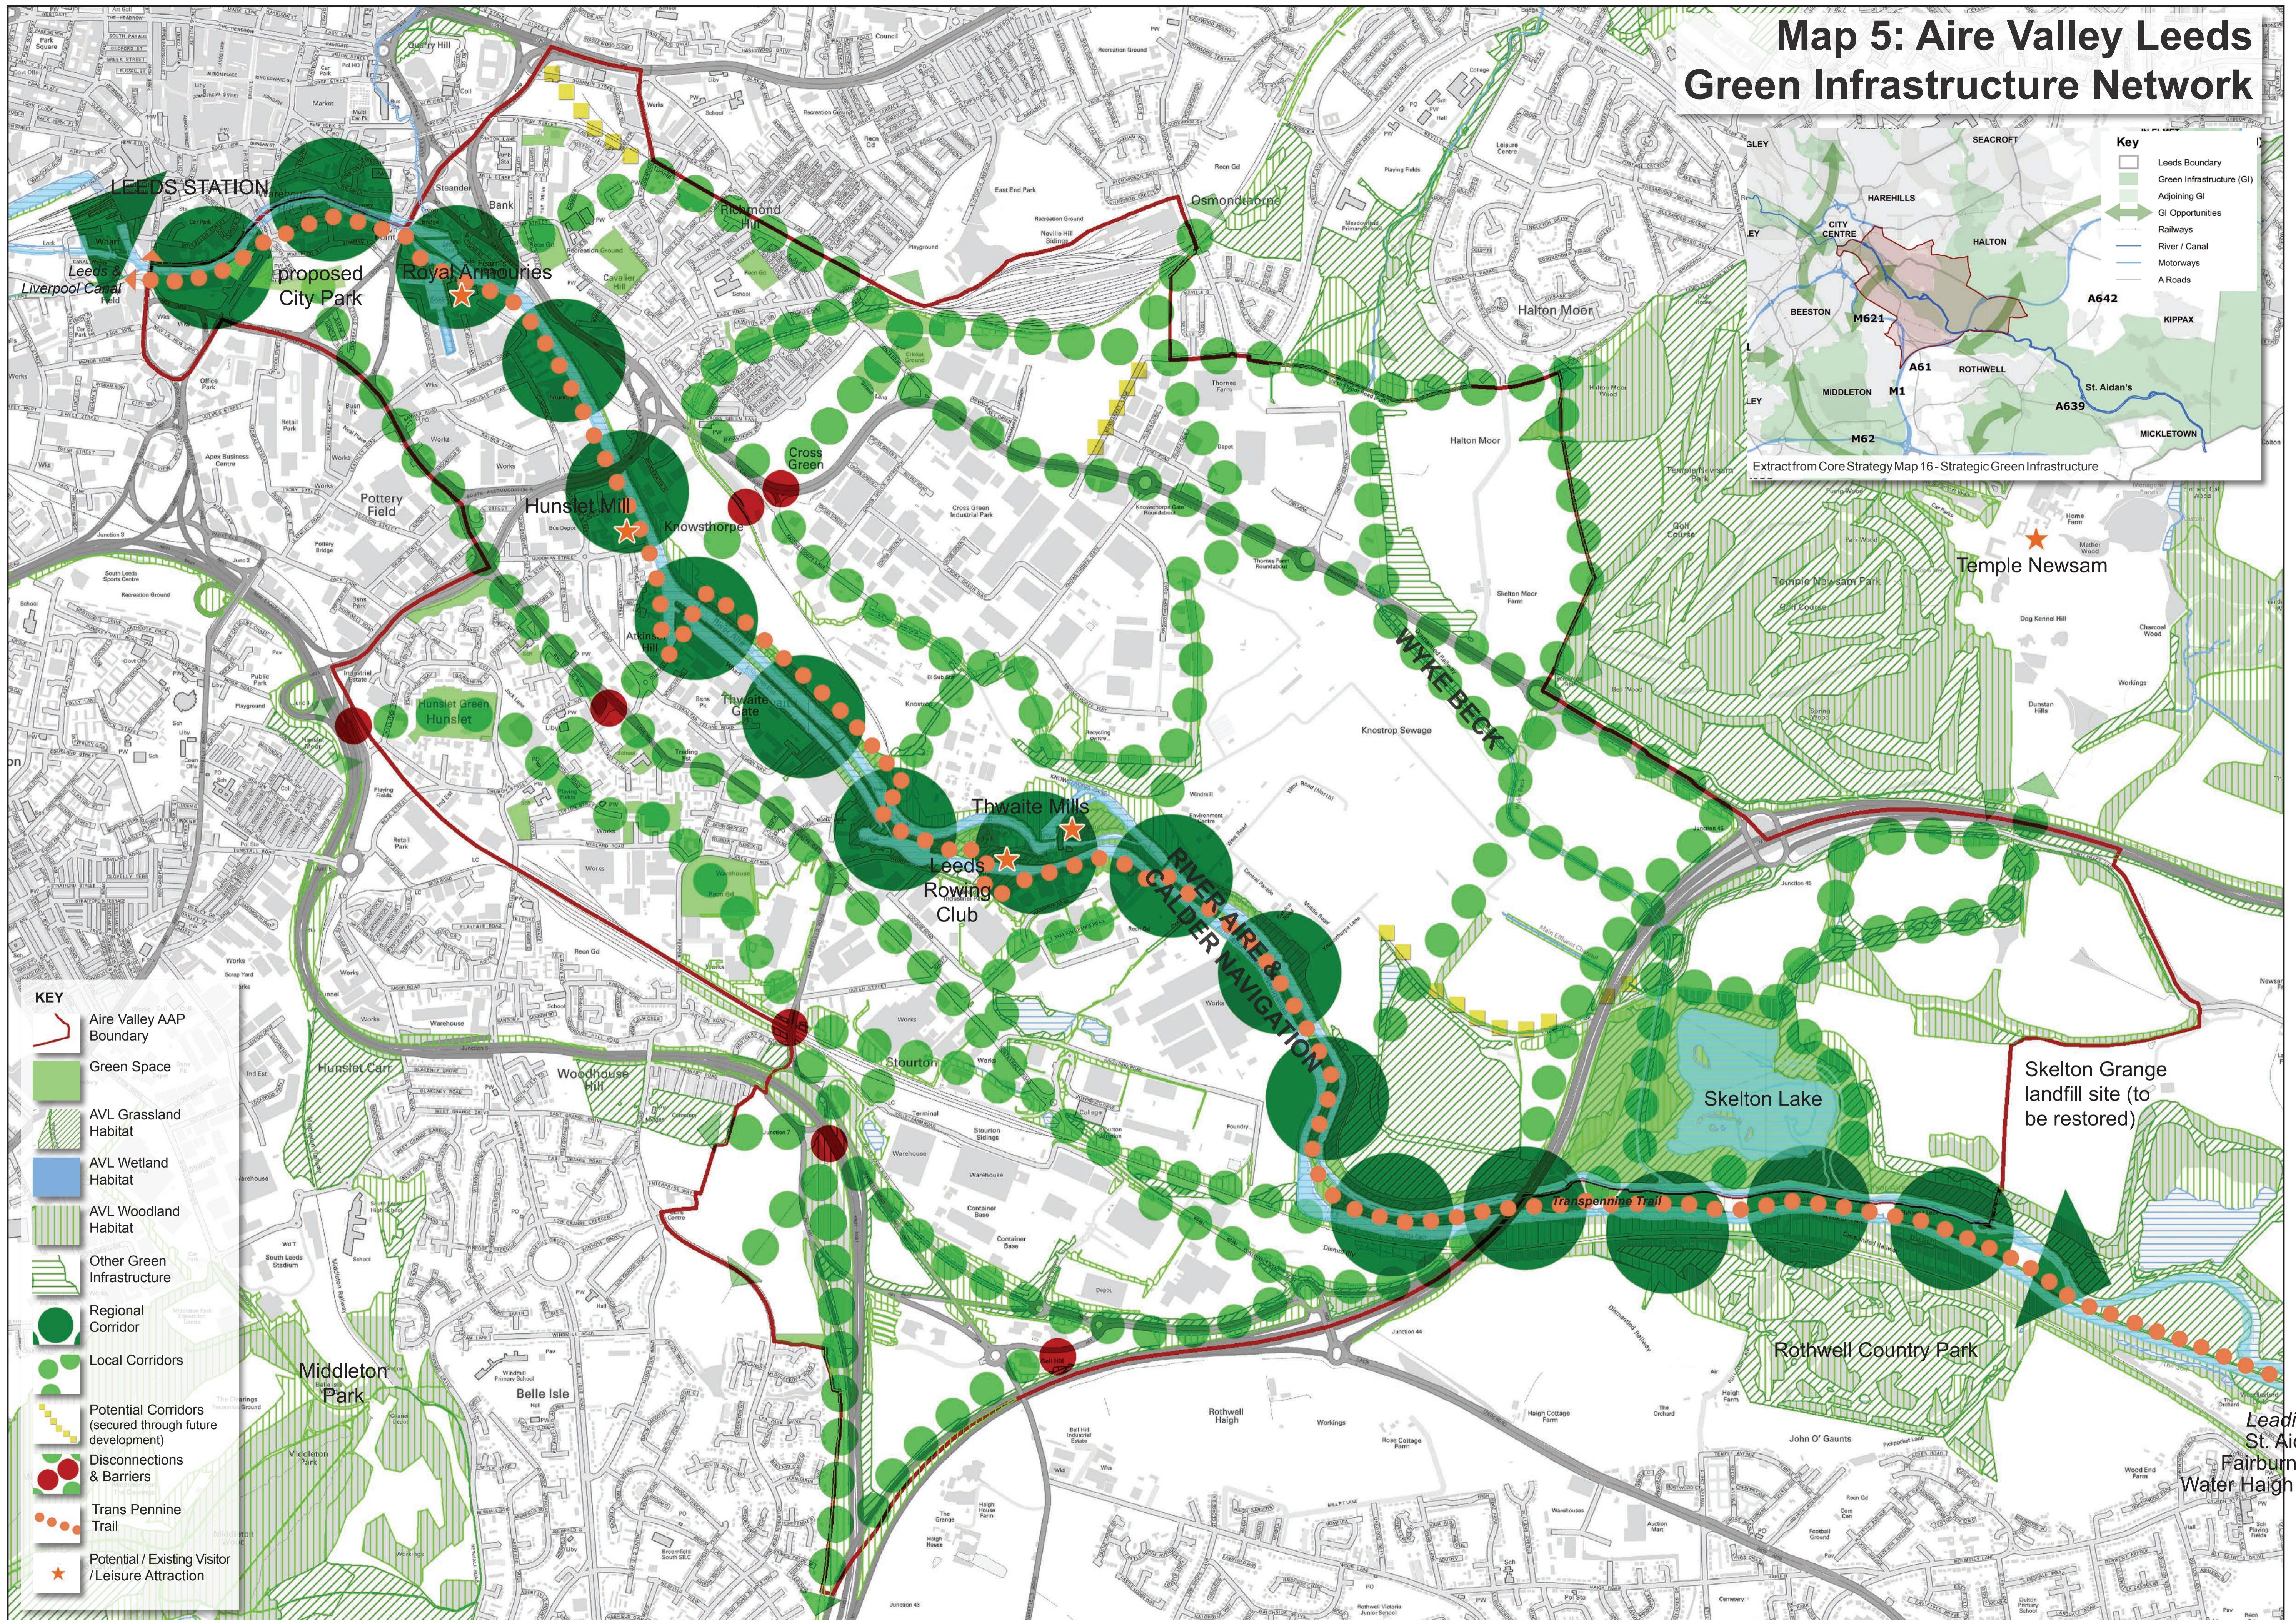

Map 5: Aire Valley Leads Green Infrastructure Network

Leading to
St. Aidan's
Fairburn Ings
Water Haigh Park